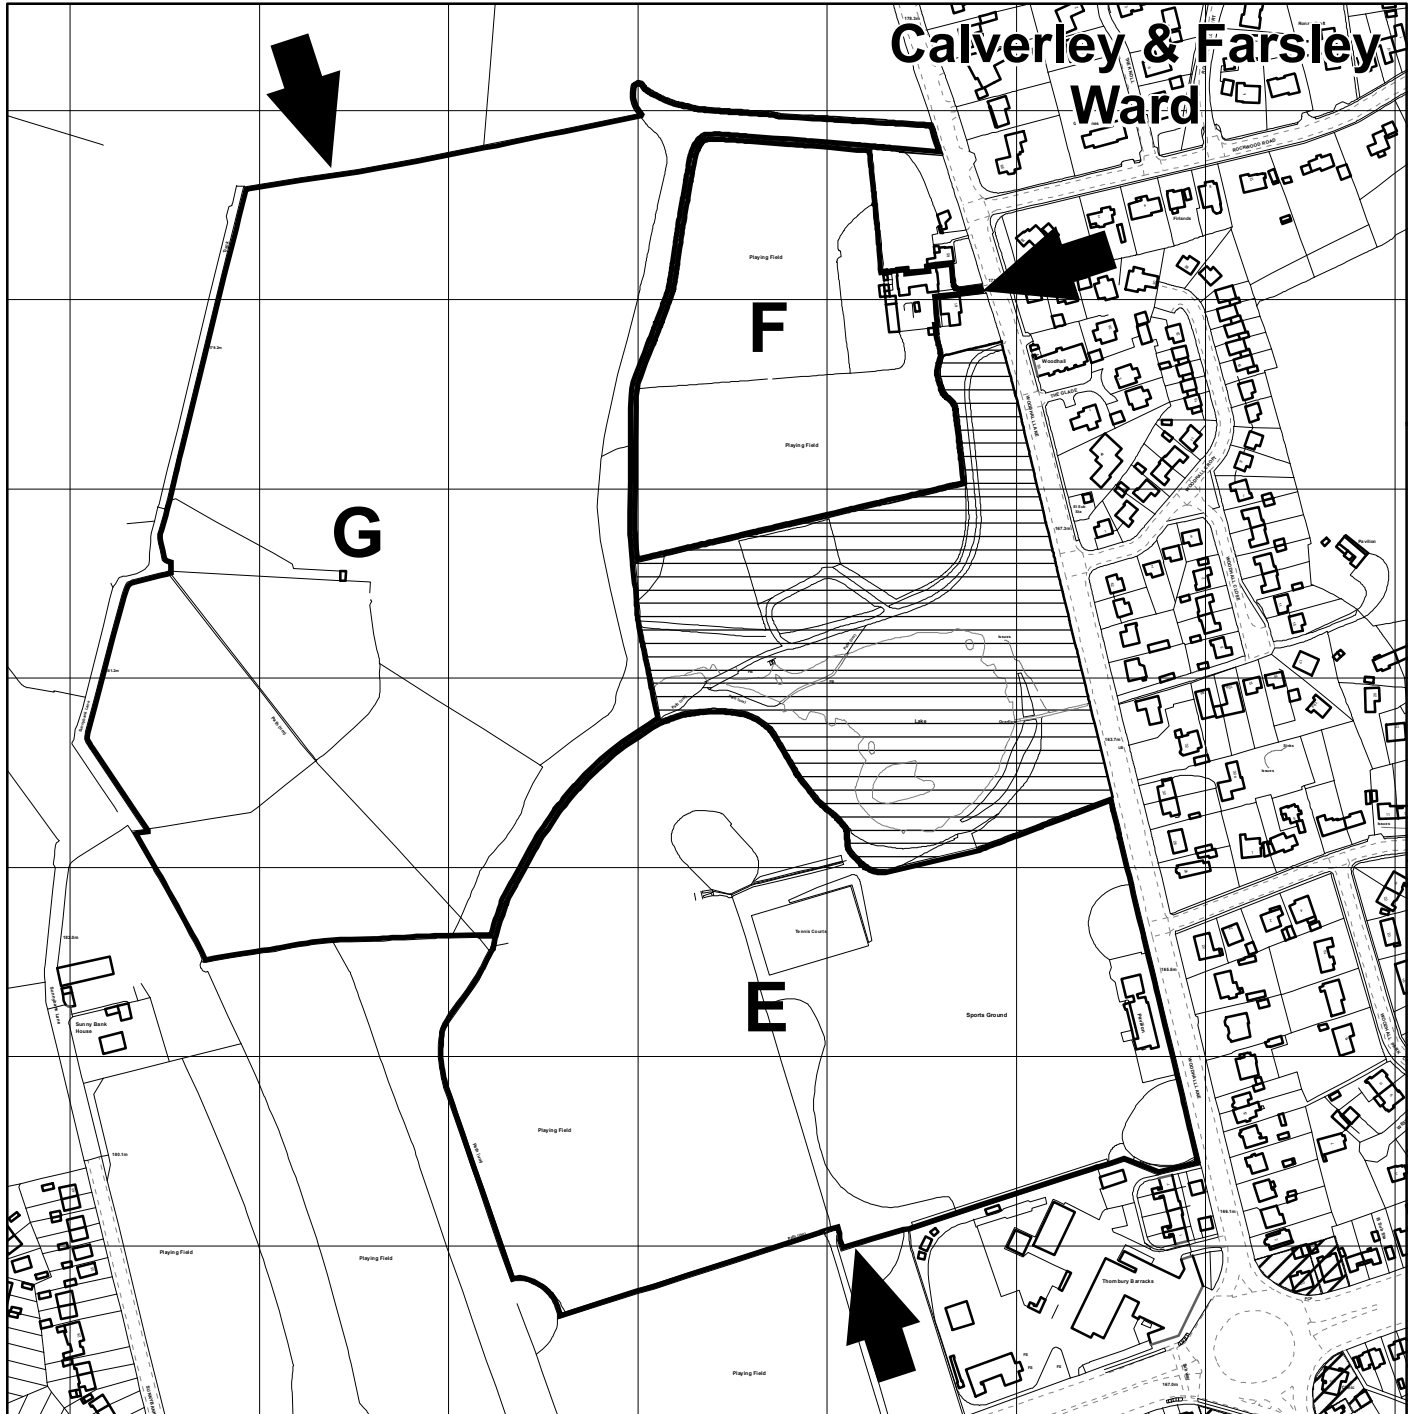

LAND OFF
WOODHALL LANE
PUDSEY
LEEDS LS28

← SUBJECT SITE

LAND OWNED BY
LEEDS CITY COUNCIL

LAND LEASED IN BY
LEEDS CITY COUNCIL

LAND SOLD BY
LEEDS CITY COUNCIL

LAND OWNED BY
APPLICANT

WARD BOUNDARY

Leeds
CITY COUNCIL

(c) Crown Copyright and database right [2014]
Ordnance Survey LA100019567

0 150 60 90 120

Metres

PREP BY M. CHRISTIAN

Date: 28/10/2014

OS No SE2034NW

Scale 1:4,000

PLAN No 16506/E